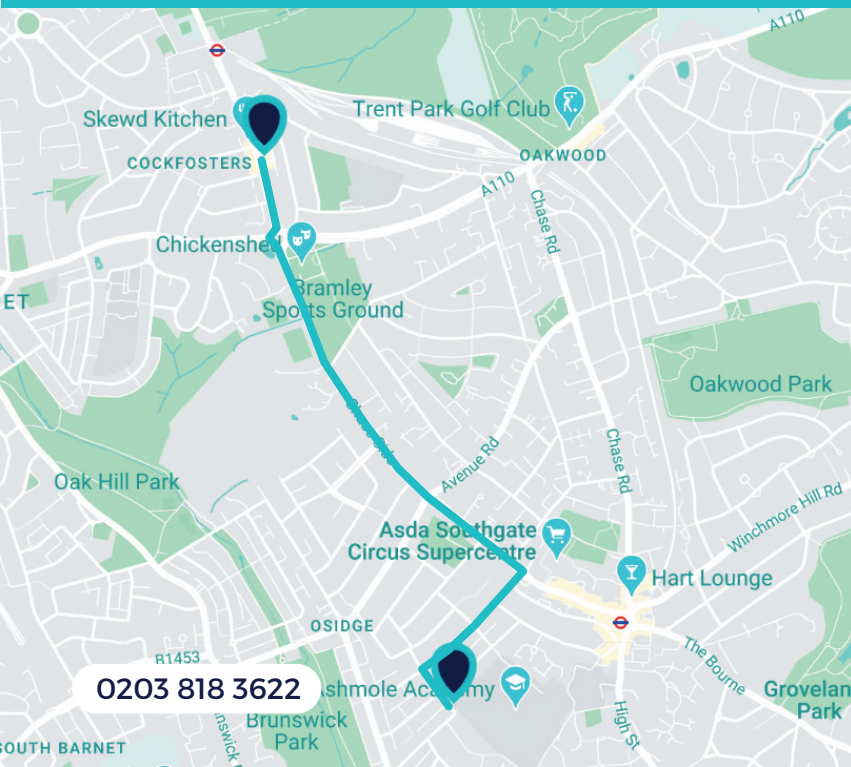

CLEARPAY: PAY IN 4 INSTALLMENTS

Find your Uniform at our **Cockfosters Branch**

**25 Station Parade
Cockfosters Road
EN4 0DW**

Our Cockfosters store is 1.7 miles from your school (a 7-minute drive) and a 7-minute walk south from the Cockfosters tube station. The store is on the left-hand side of the road, opposite Sainsbury's.